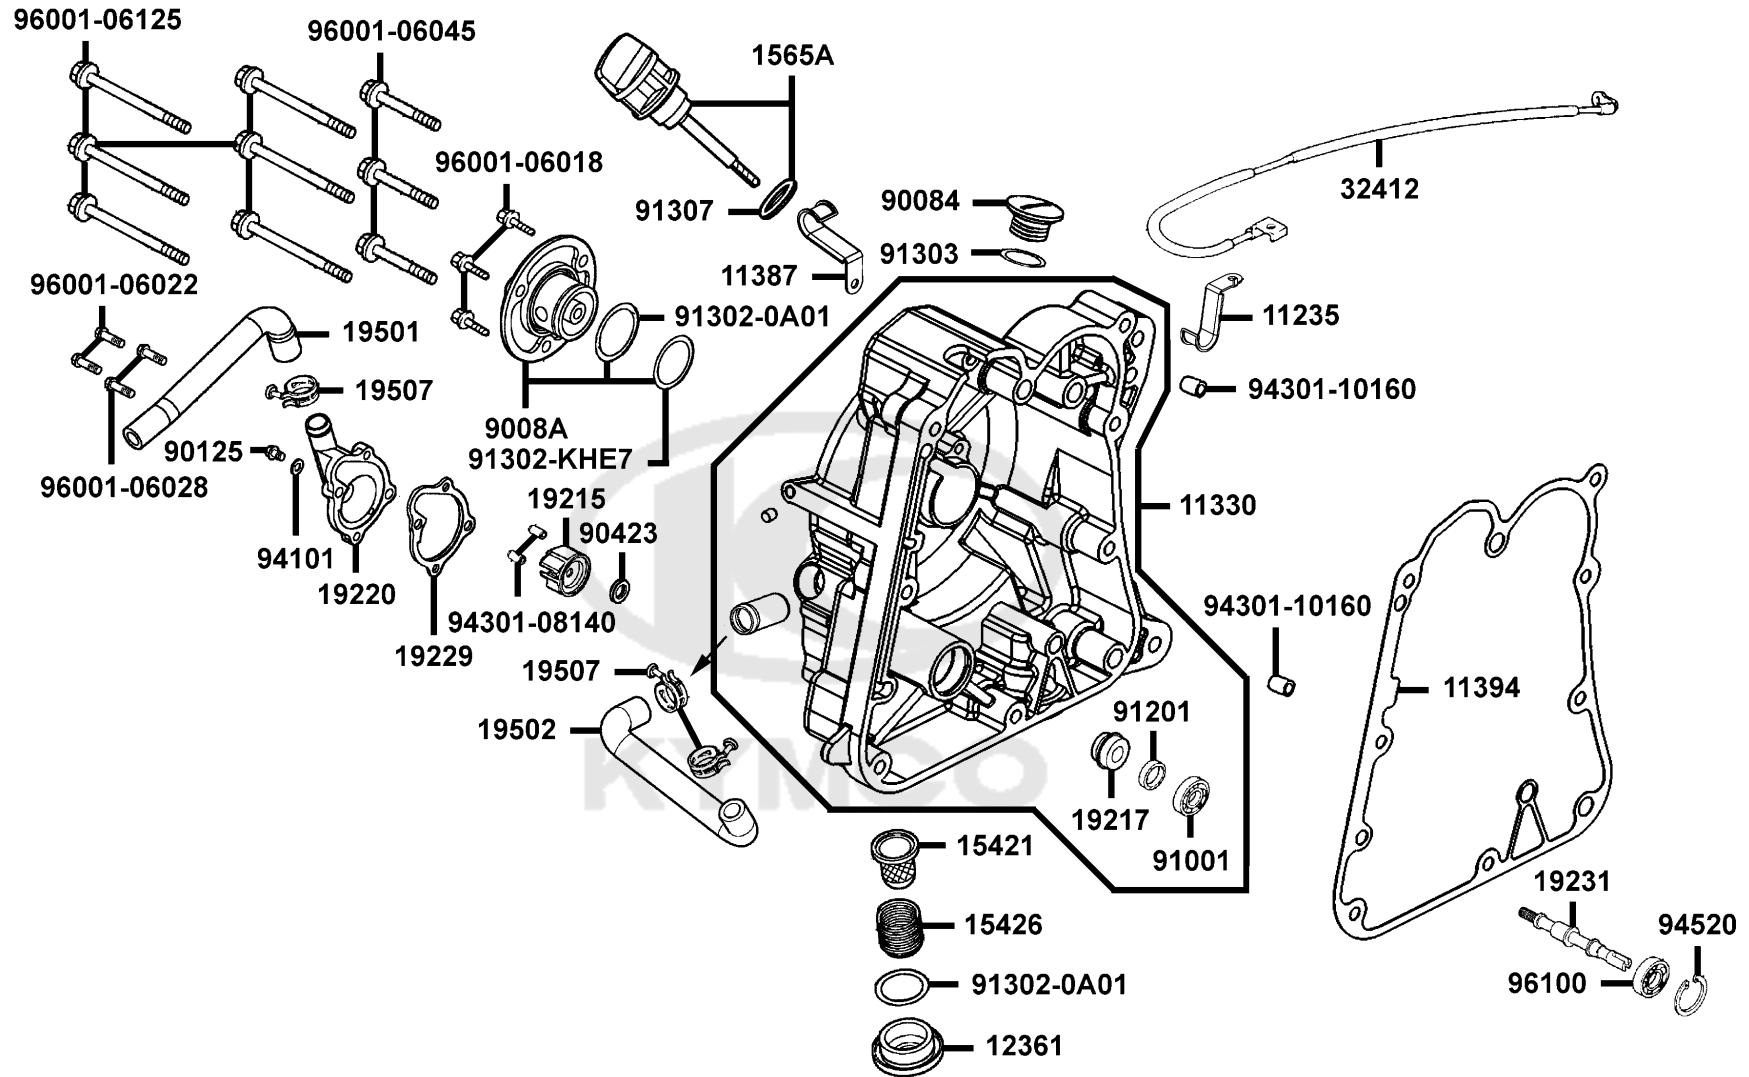

E04

Right Crankcase Cover Water Pump