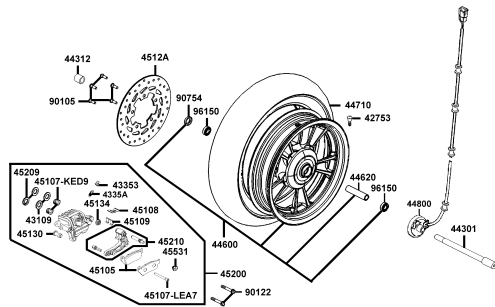

F07 Front Wheel