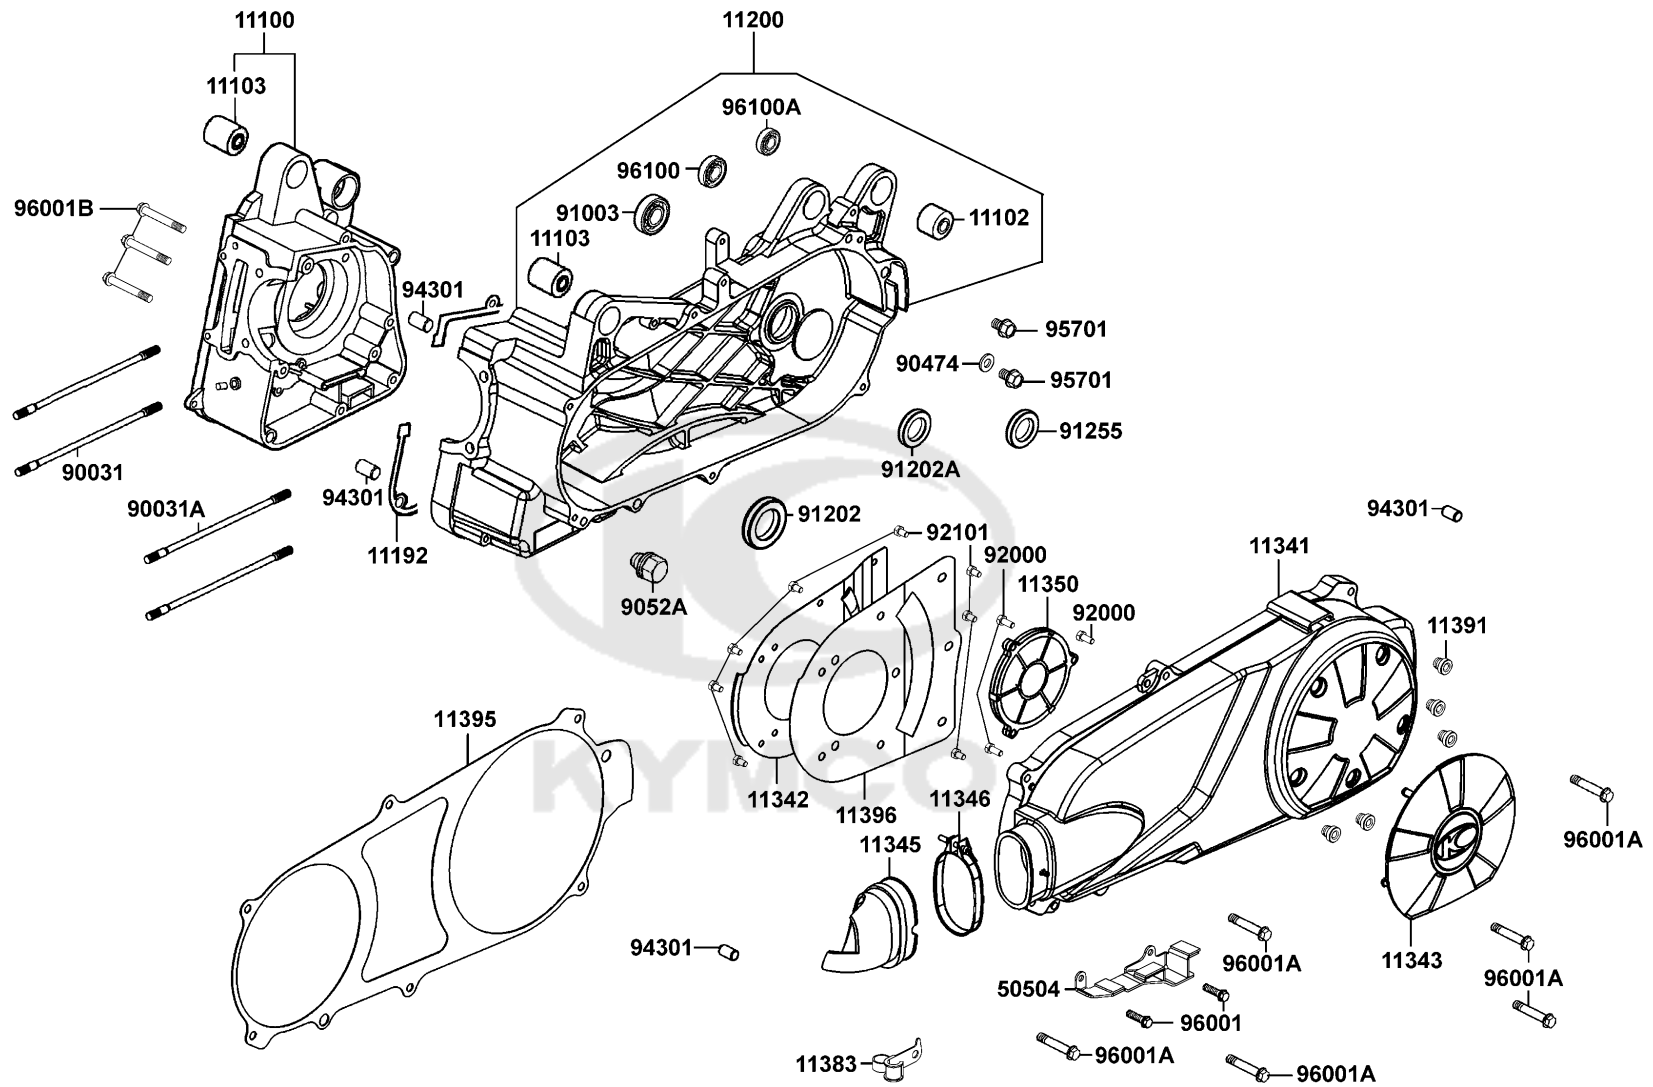

E01

Crank Case