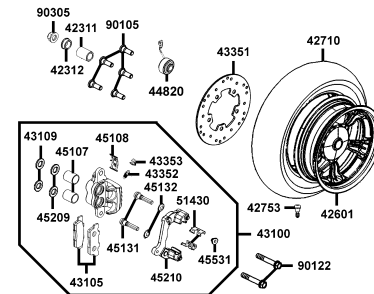

F08 Rear Wheel