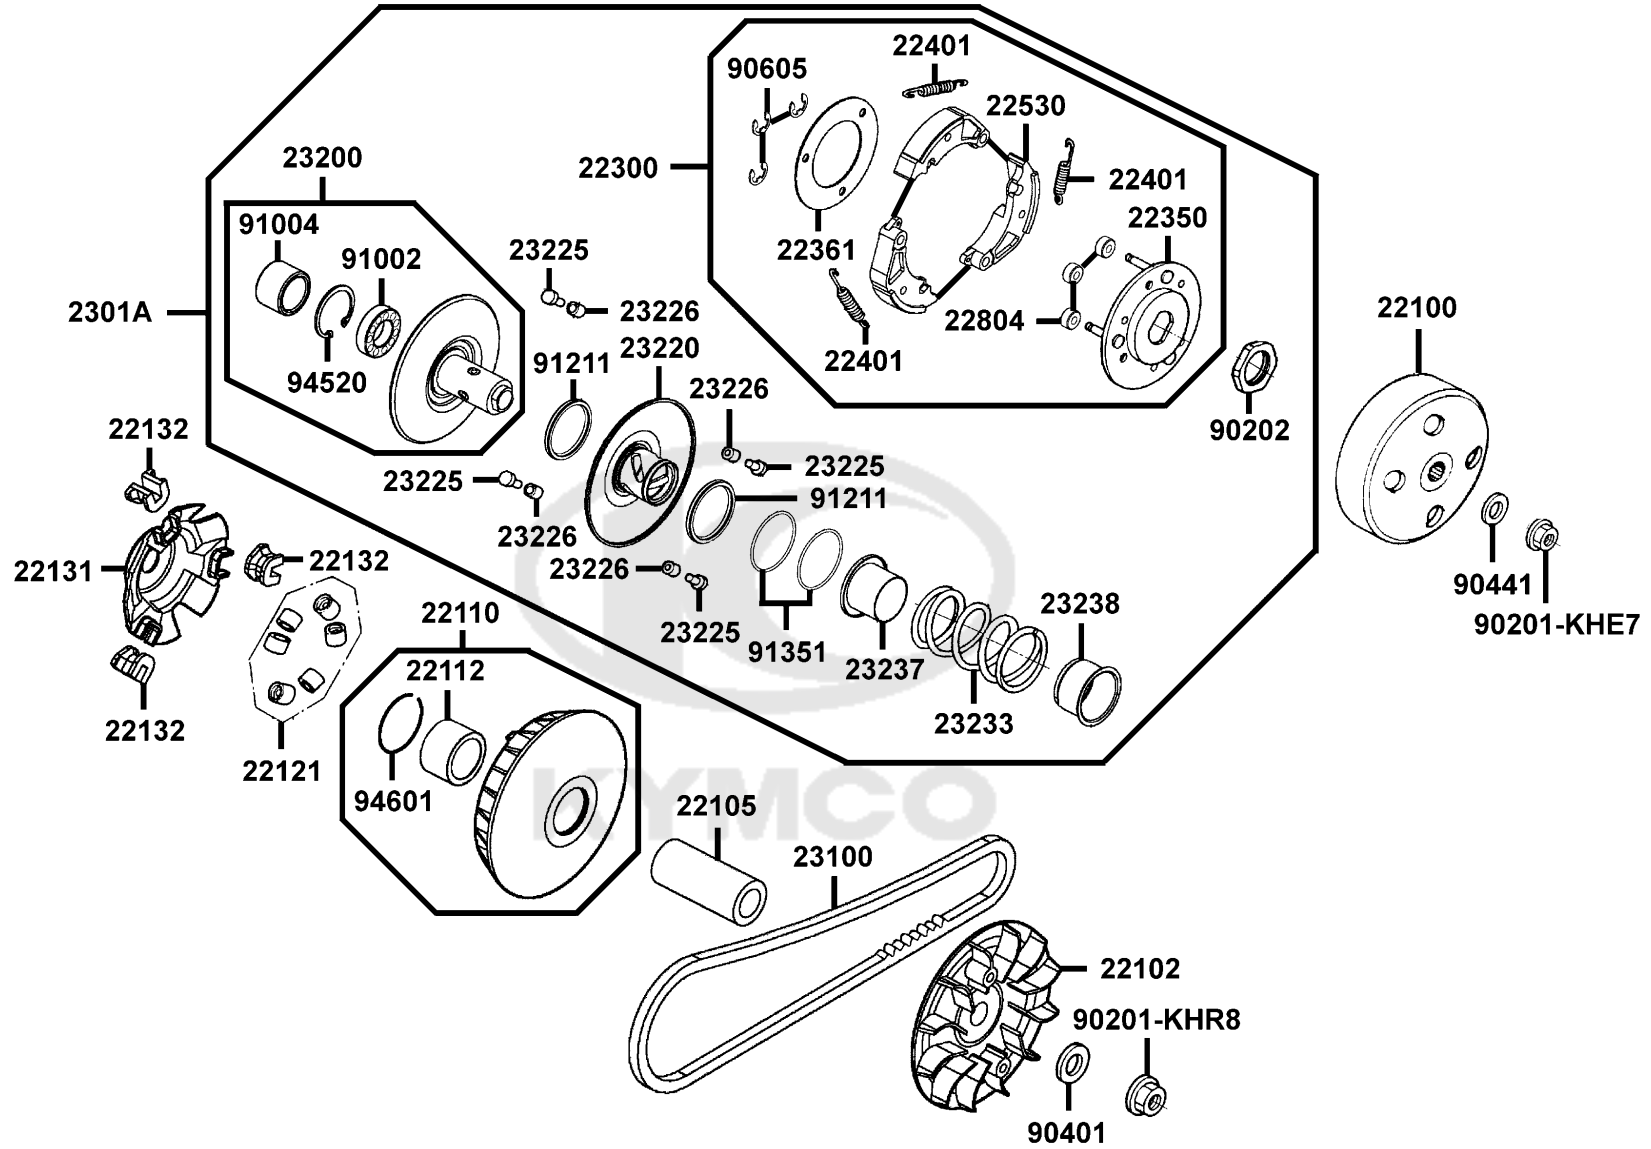

E05

Transmission Pulley