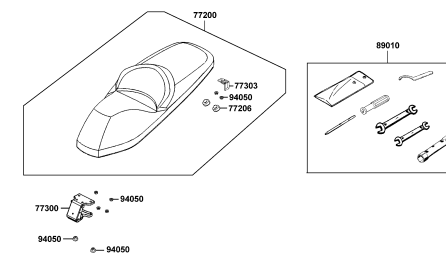

CONTENTS - FRAME GROUP 目次-フレーム関係

F01 Head Light

F03 Handle Steering Handle Cover