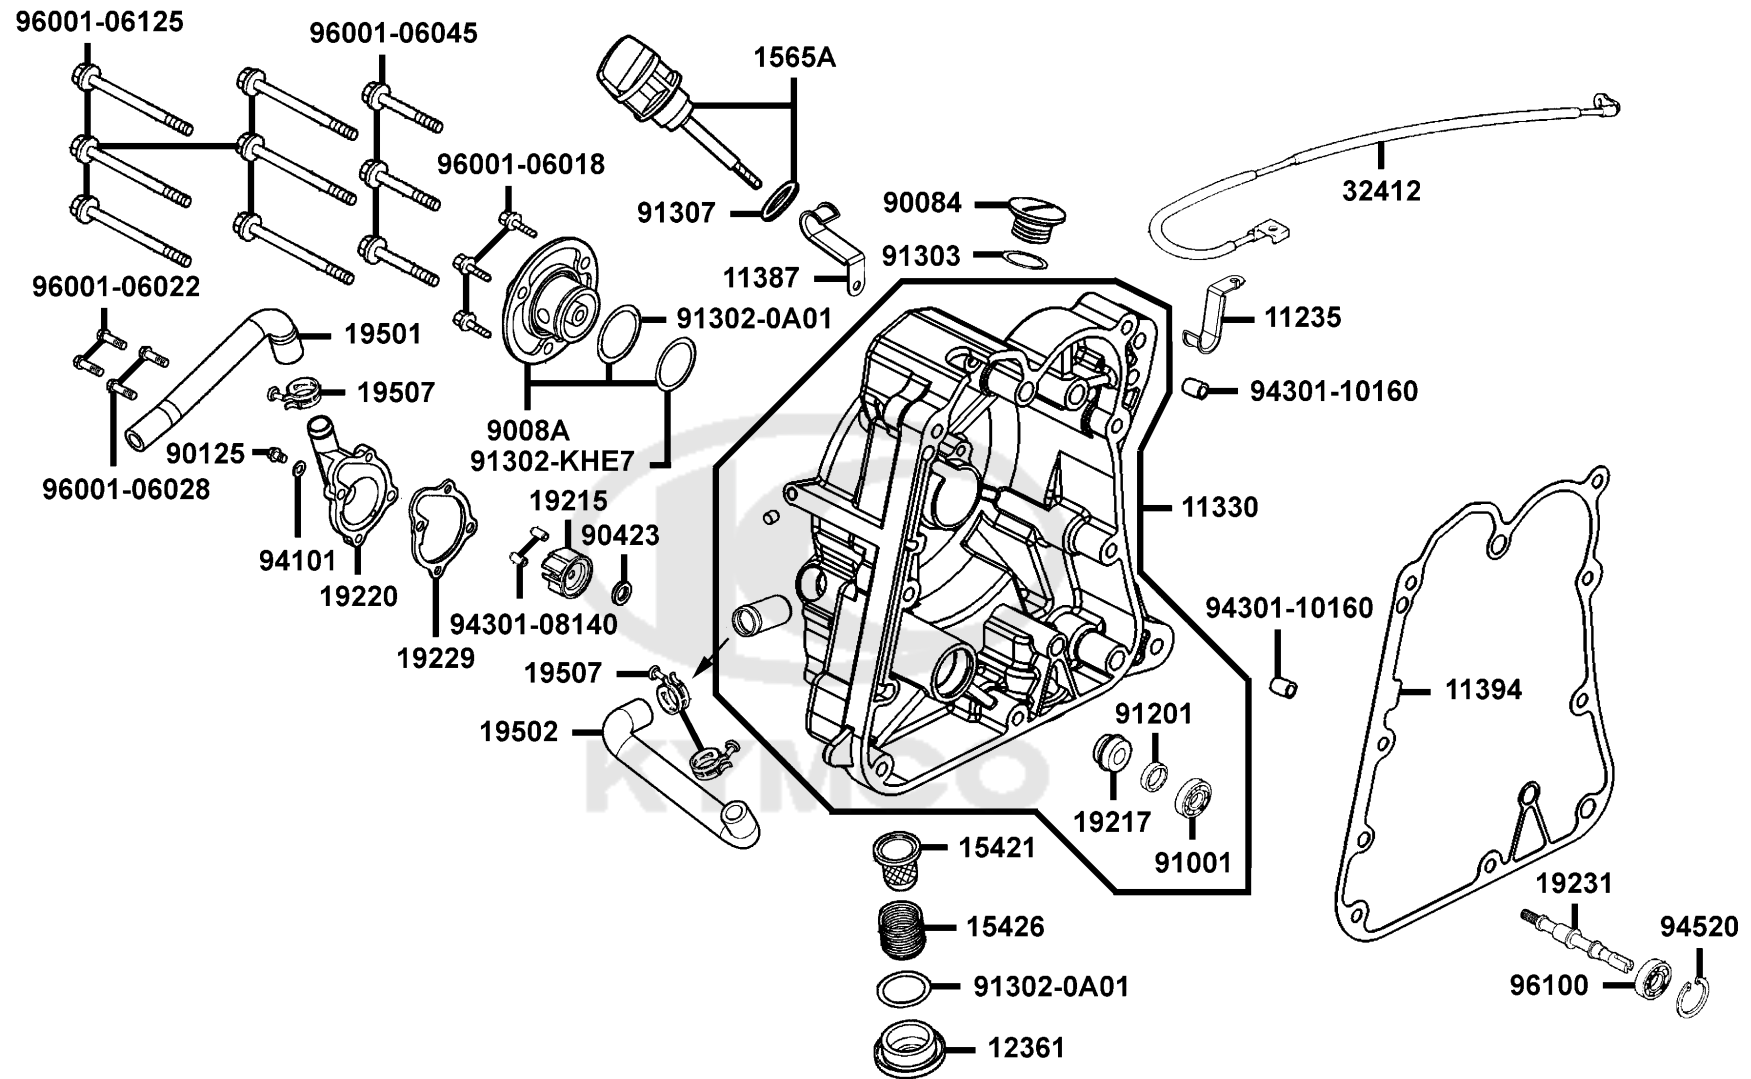

E04

Right Crankcase Cover Water Pump