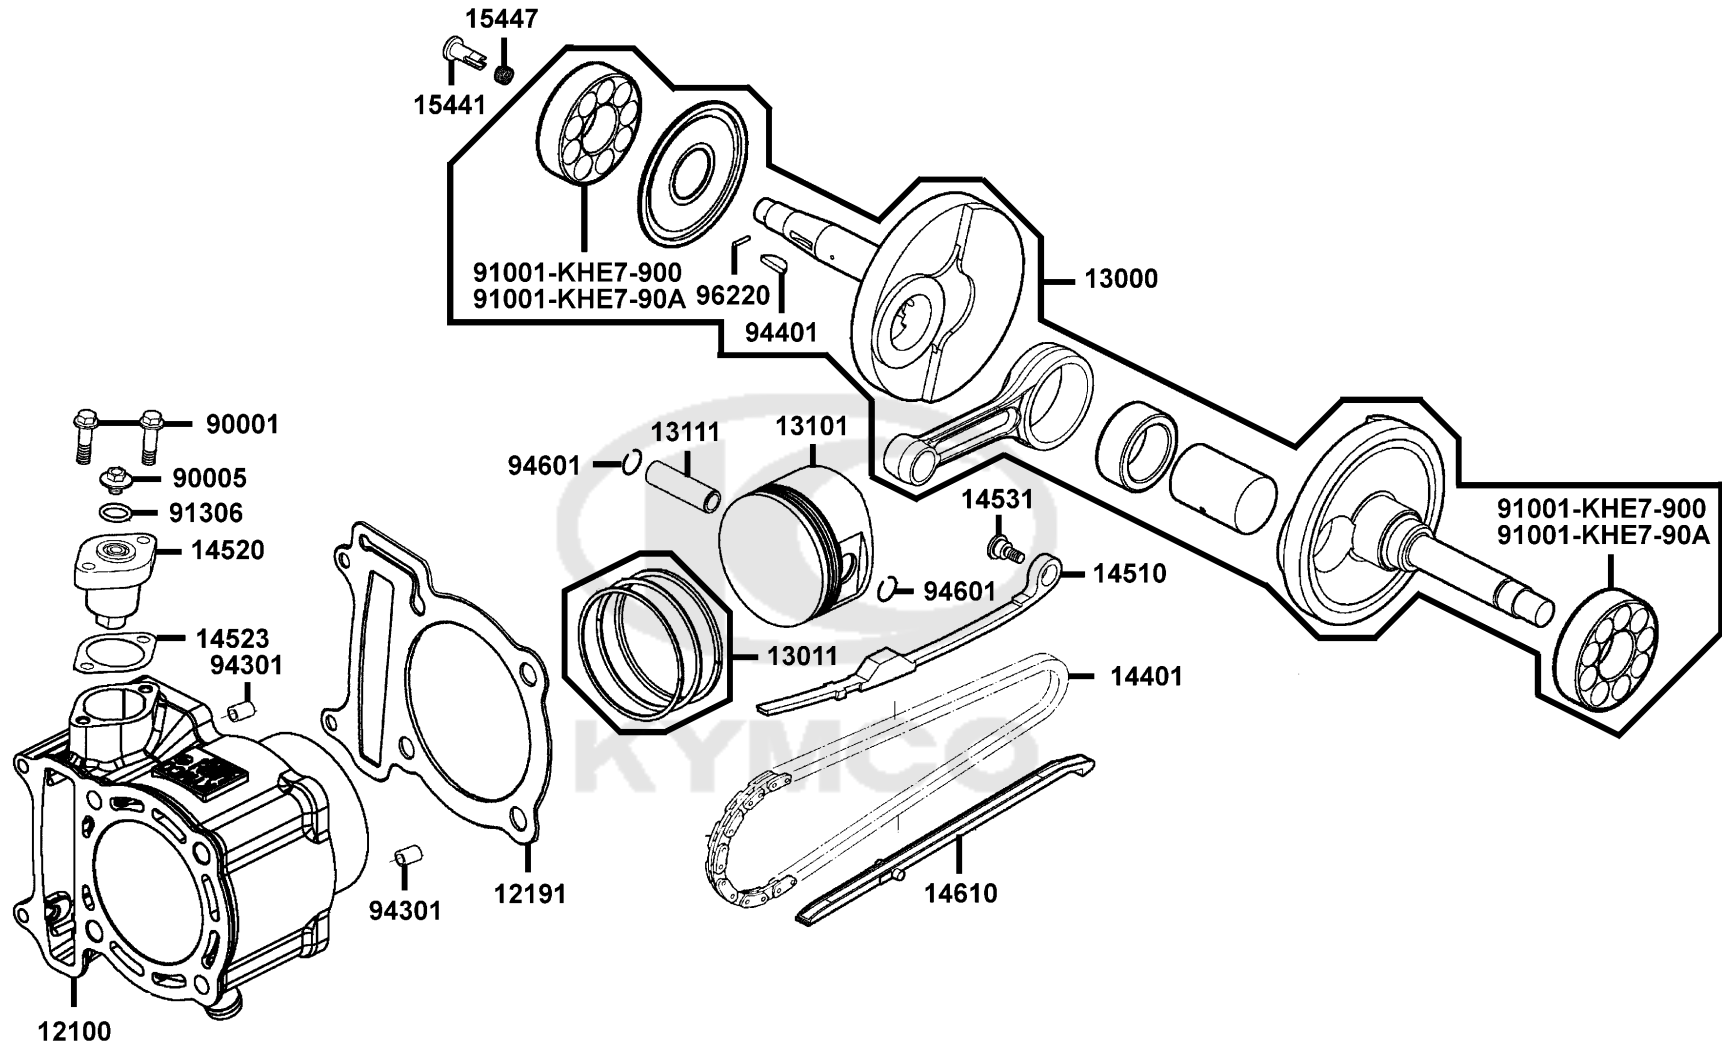

E03

Cylinder Piston Crankshaft