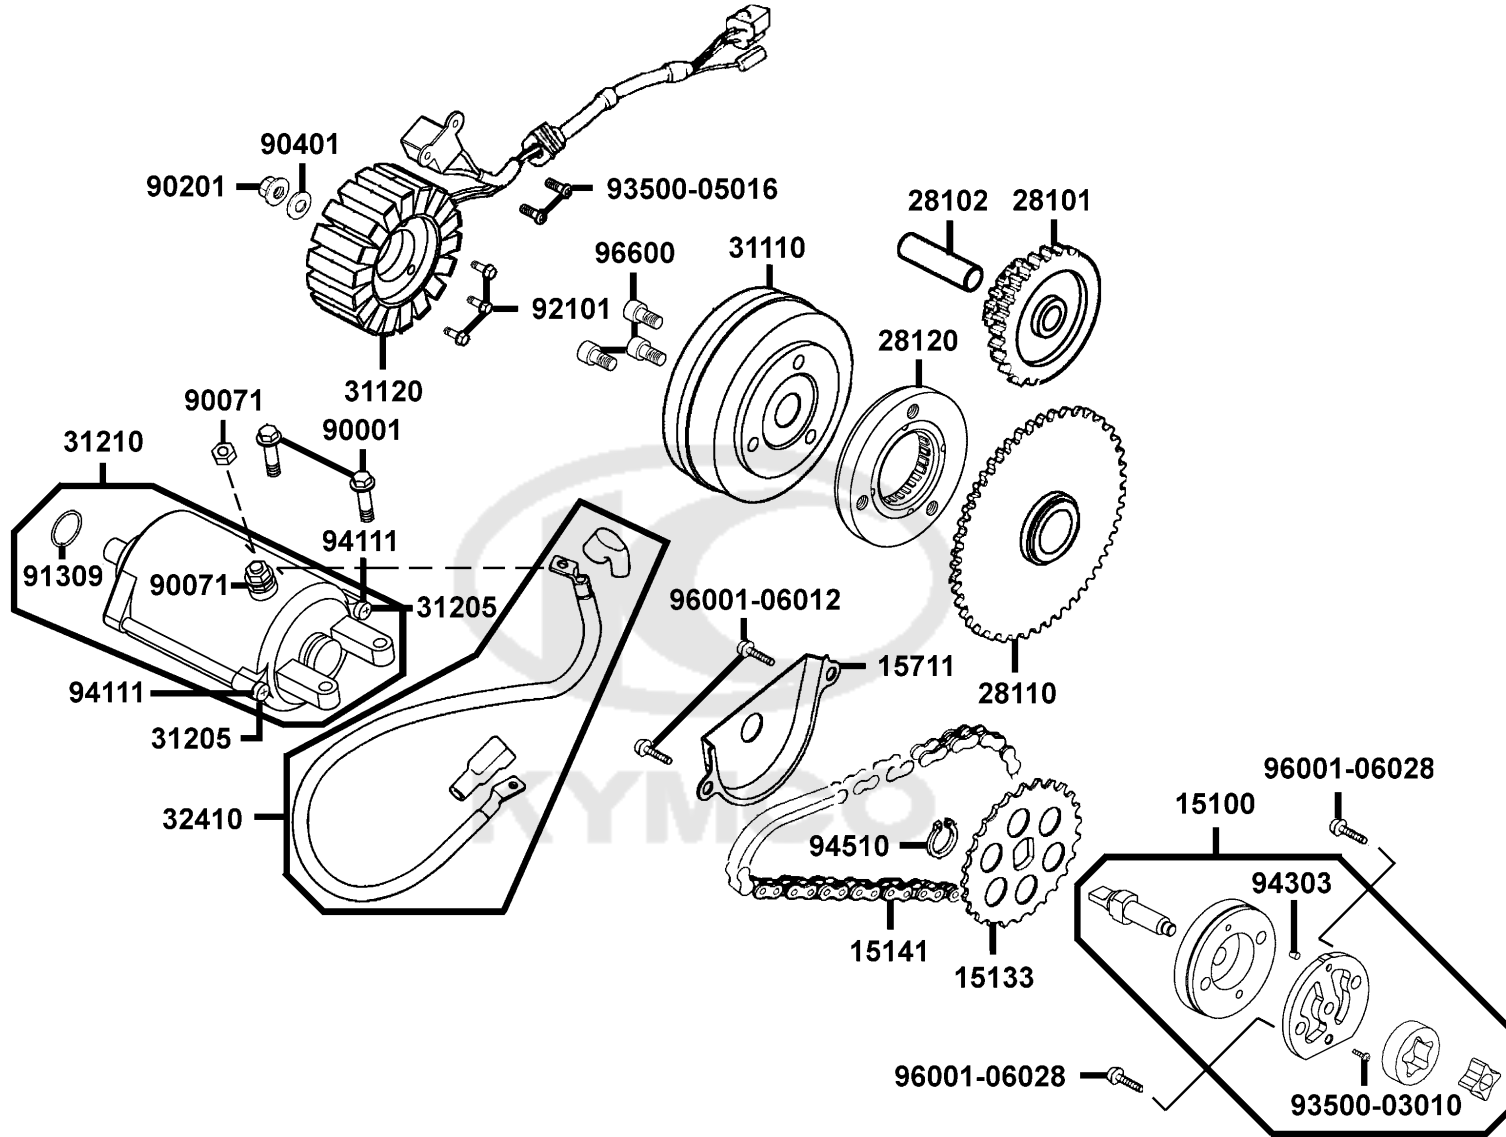

E06

Starting Motor Oil Pump