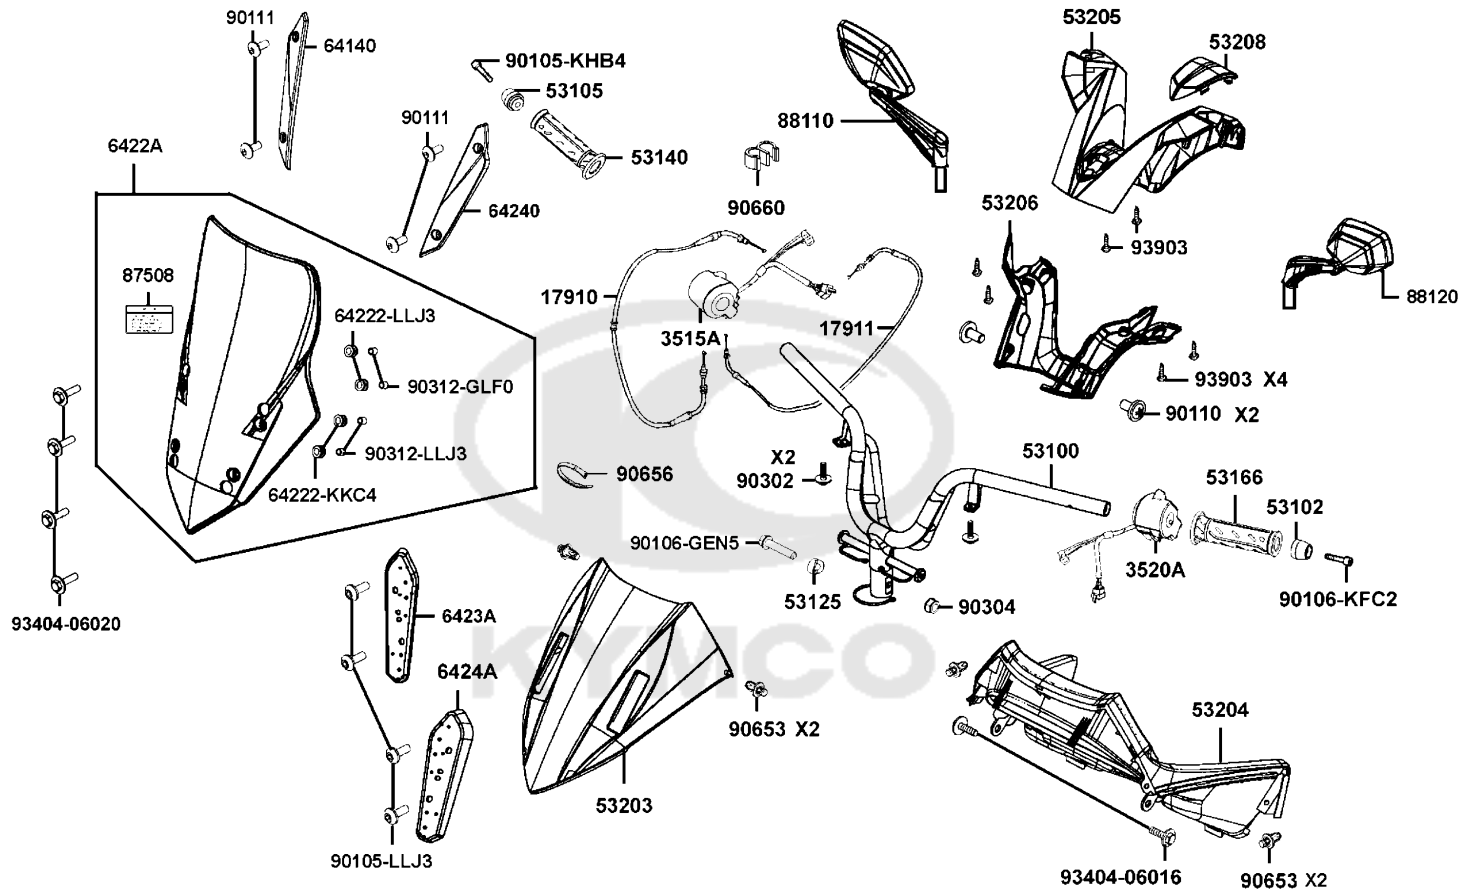

F03

Handle Steering Handle Cover