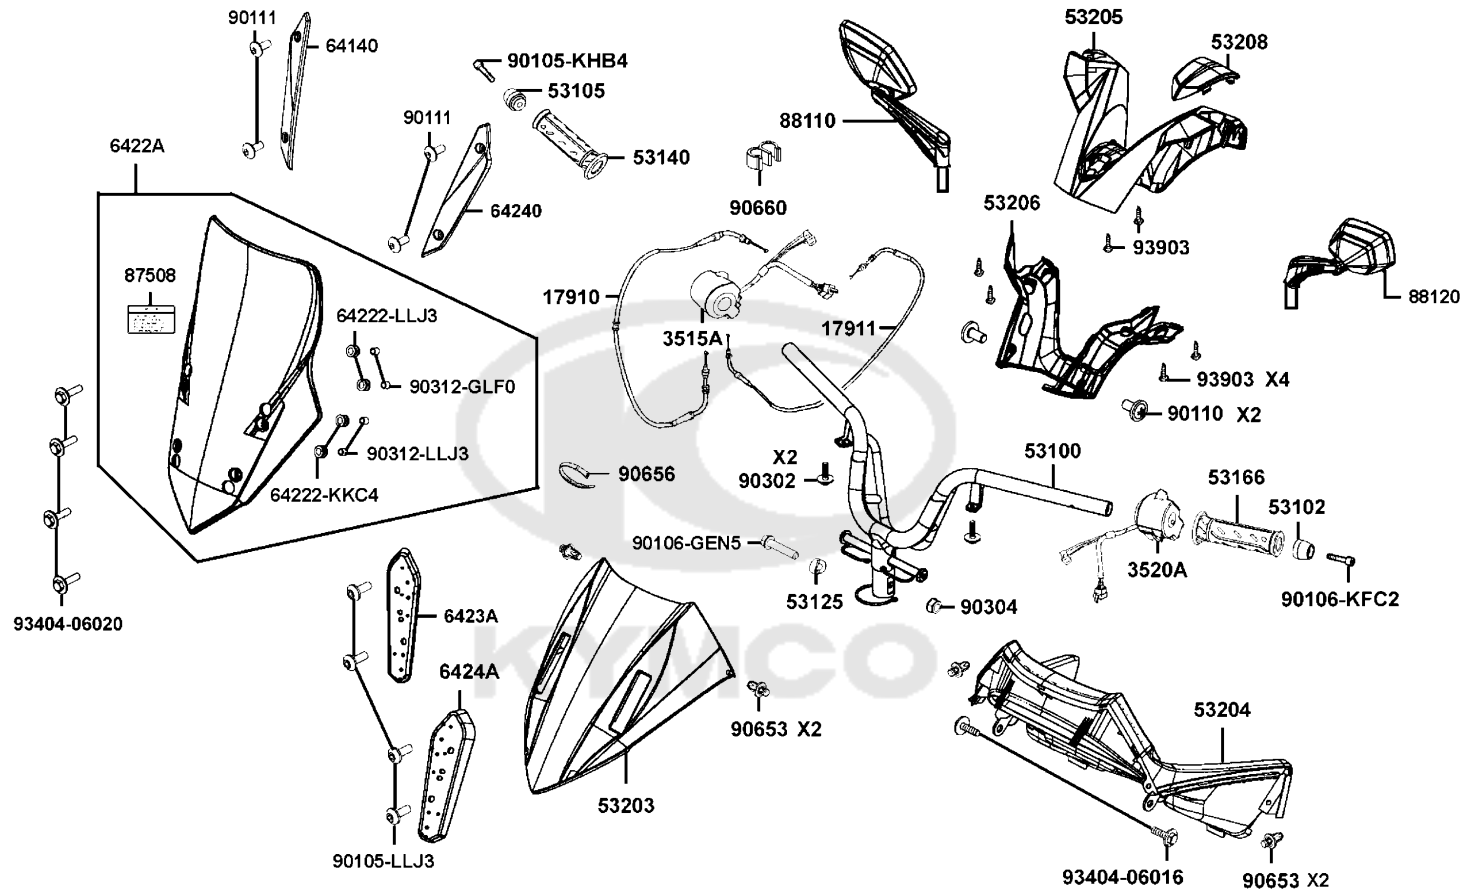

F03

Handle Steering Handle Cover