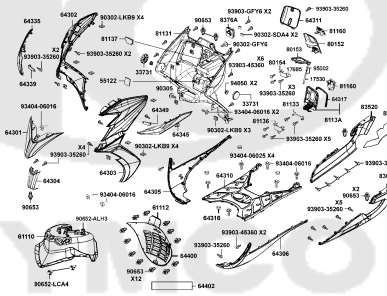

F08 Rear Wheel