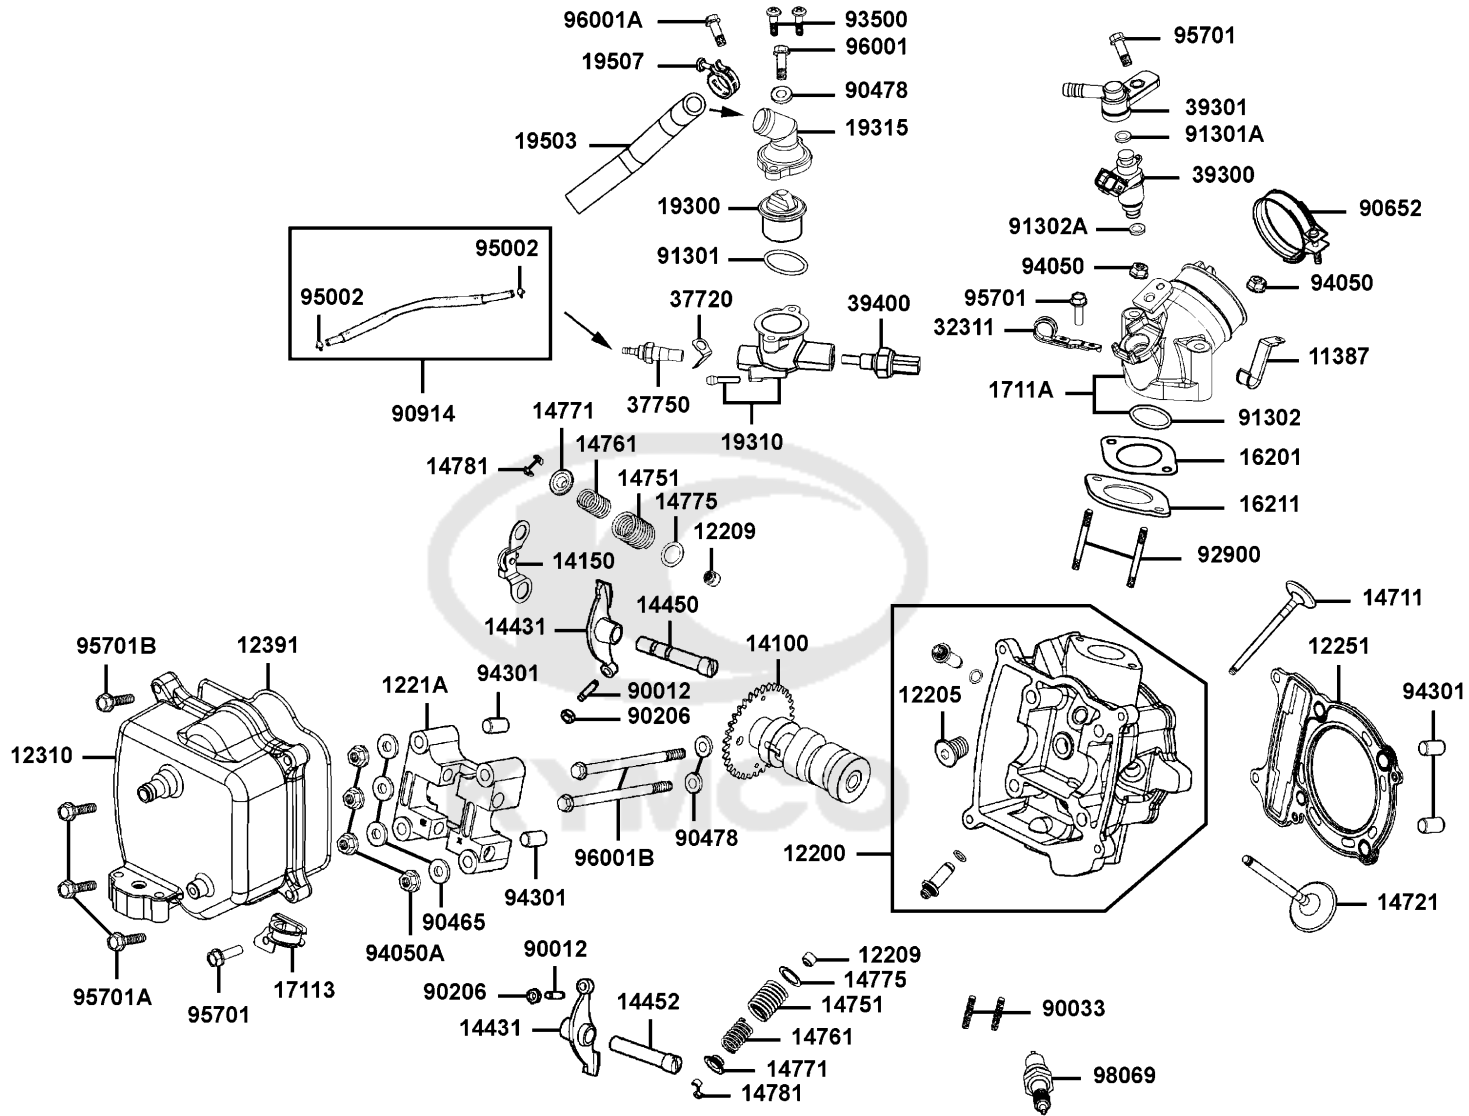

E01

Crank Case

Sales mark 記号	Ref no 参照用番号	Part no パーツ番号	Description 部品名	Reg description 部品名	Regd no 必要個数	Ref Price 希望小売価格(税抜)	E01
91003		91003-KHE7-900	BRG BALL RADIAL TMB2/22CCS15	BRG BALL RADIAL TMB2/22CCS15	1	3430	
91202		91202-KKC4-900	OIL SEAL 27*42*7	OIL SEAL 27*42*7	1	870	
91202		91202-KKC4-90B	OIL SEAL 27X42X7	OIL SEAL 27X42X7	1	870	
91202A		91202-LHG7-E00	OIL SEAL 22X34X6	OIL SEAL 22X34X6	1	800	
91255		91255-KHE7-900	OIL SEAL 34X52X7	OIL SEAL 34X52X7	1	300	
91255		91255-KHE7-90A	OIL SEAL 34*52*7	OIL SEAL 34*52*7	1	1180	
92000		92000-05016-0G	BOLT HEX 5X16	BOLT HEX 5*16 (G)	3	200	
92101		92101-05008-0G	BOLT HEX 5*8	BOLT HEX 5*8	1	200	
94301		94301-10160	DOWEL PIN 10*16	DOWEL PIN 10*16	4	110	
95701		95701-08012-06	BOLT FLANGE 6*22 (K)	BOLT FLANGE 6*22 (K)	1	70	
96001		96001-06016-06	BOLT FLANGE SH 6X16	BOLT FLANGE SH 6X16	1	60	
96001A		96001-06032-06	BOLT FLANGE 6*32	BOLT FLANGE 6*32	1	60	
96001B		96001-06050-06	BOLT FLANGE SH 6*50	BOLT FLANGE SH 6*50	1	200	
96100		96100-63020-00	BRG BALL RADIAL 6302	BRG BALL RADIAL 6302	1	1150	
96100A		96100-63040-00	BEARING BALL RADIAL 6204	BEARING BALL RADIAL 6204	1	1440	