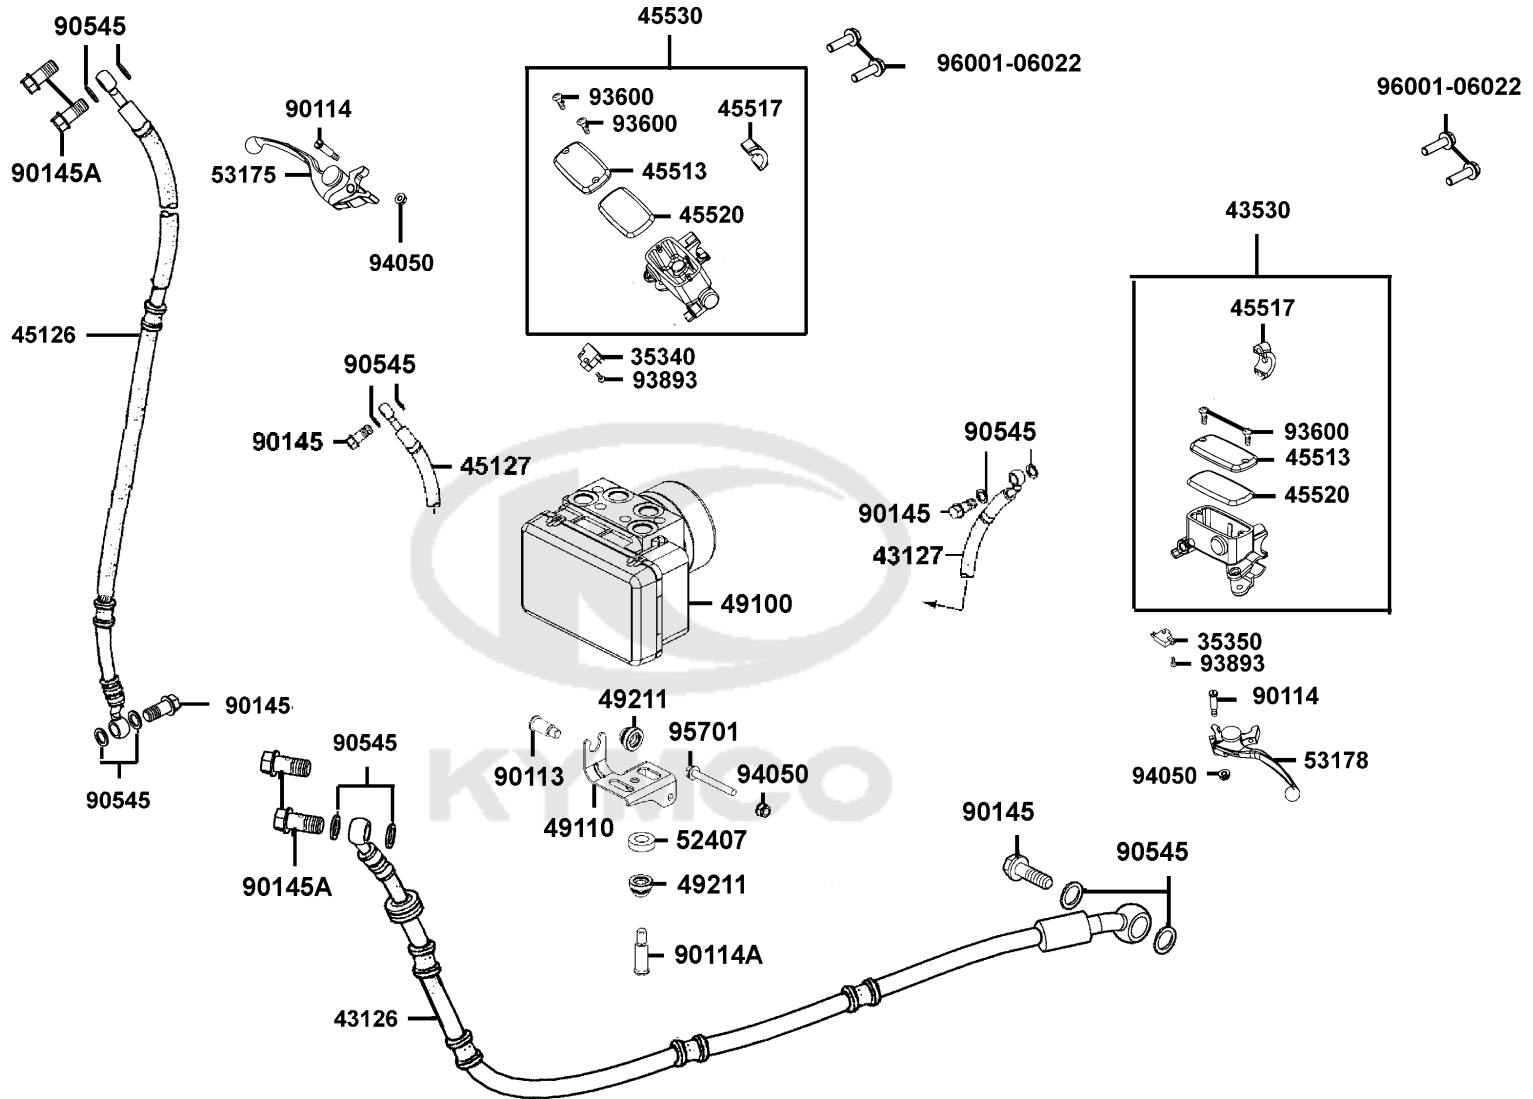

F04

Brake Master Cylinder