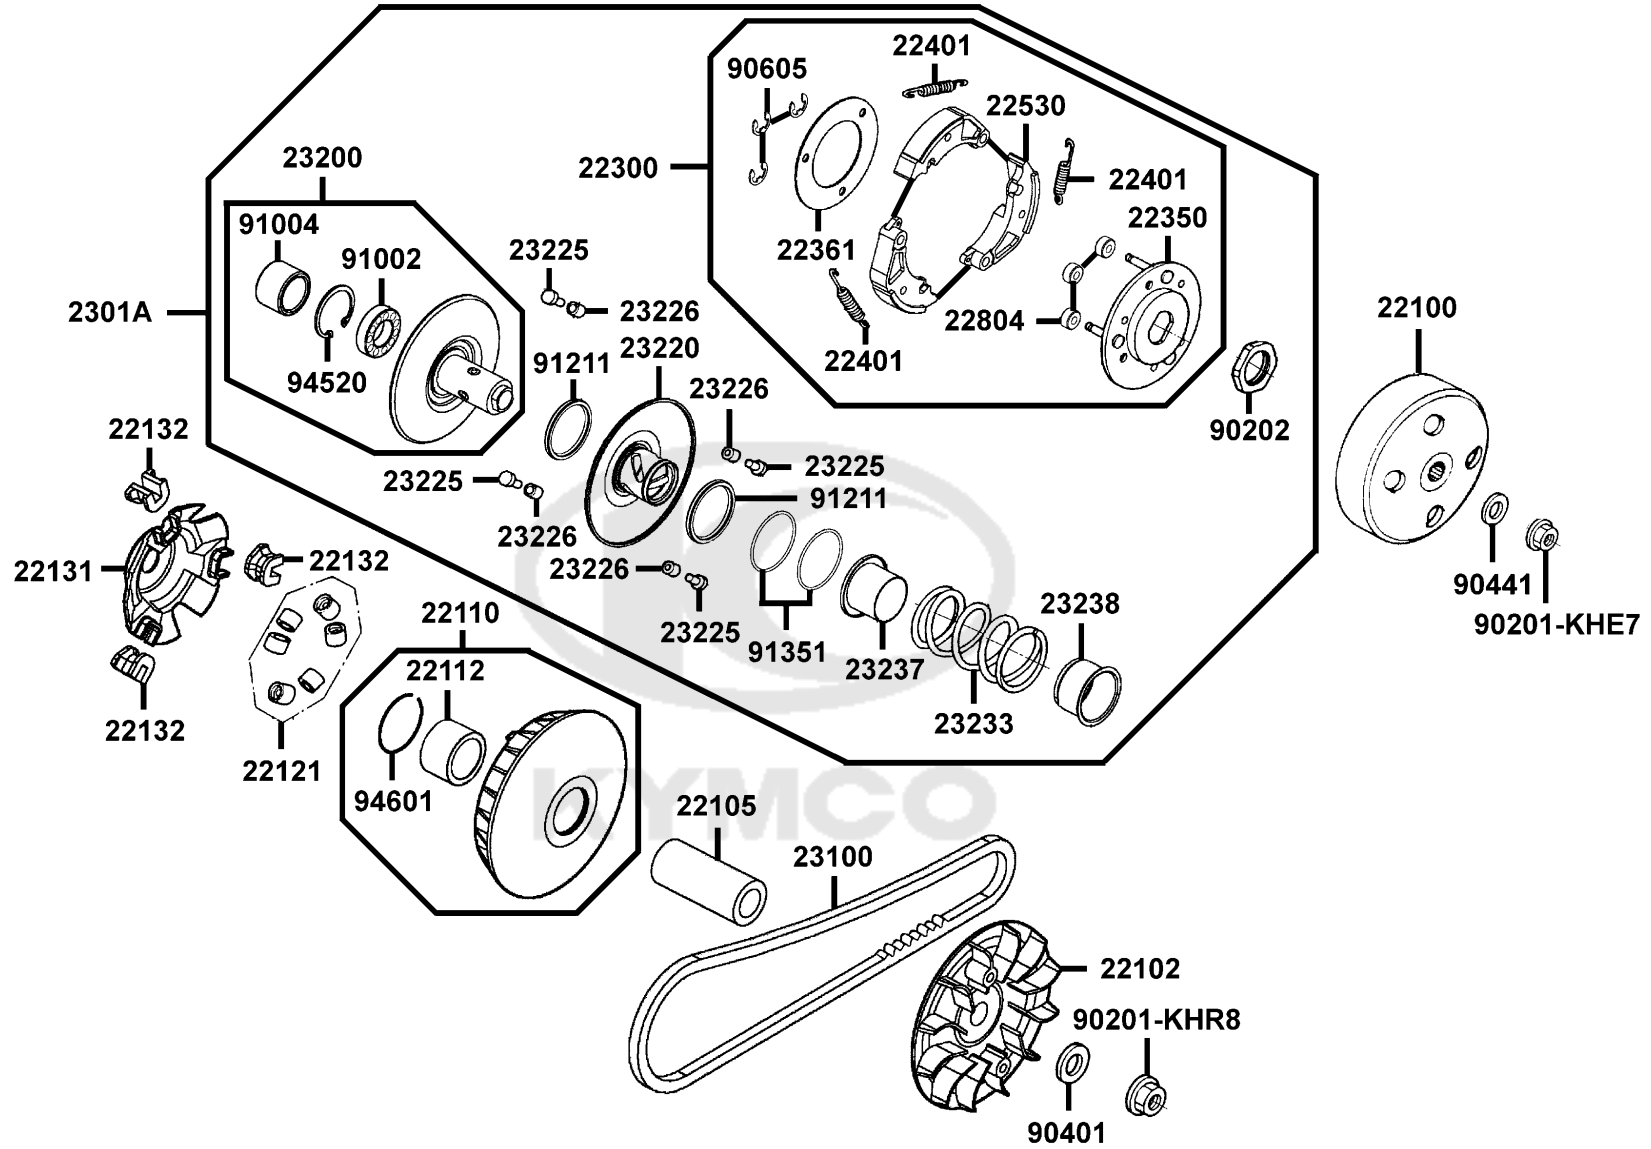

Transmission Pulley