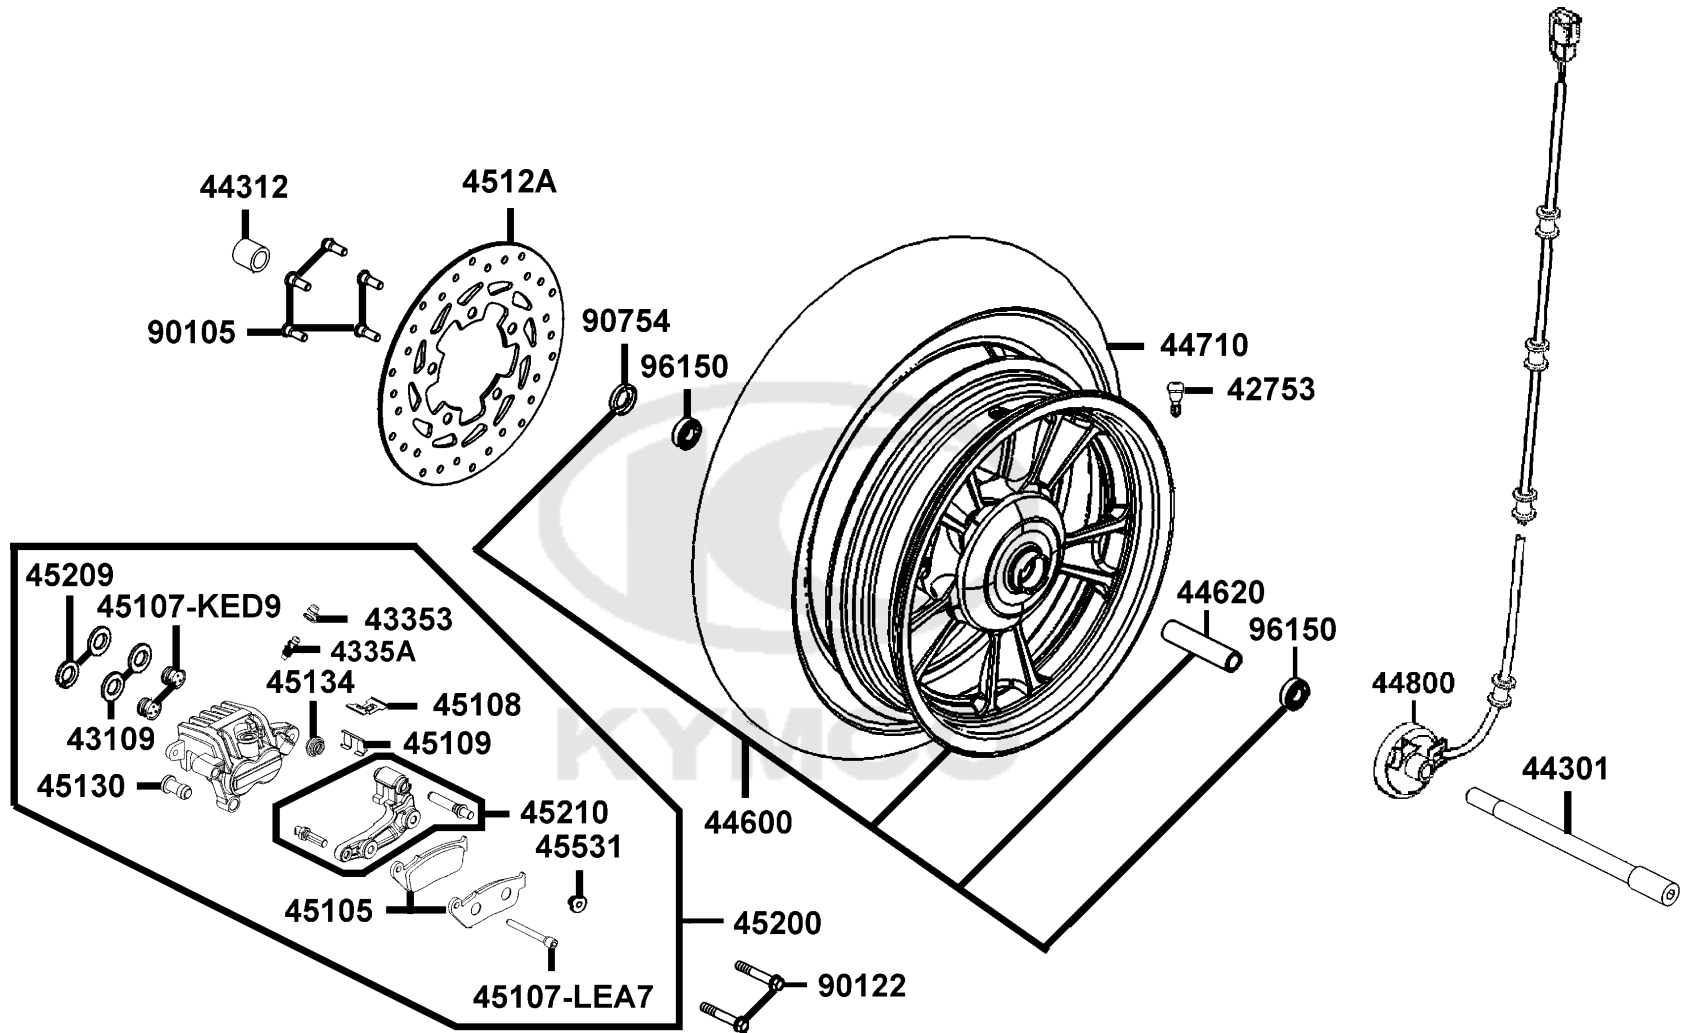

F07

Front Wheel