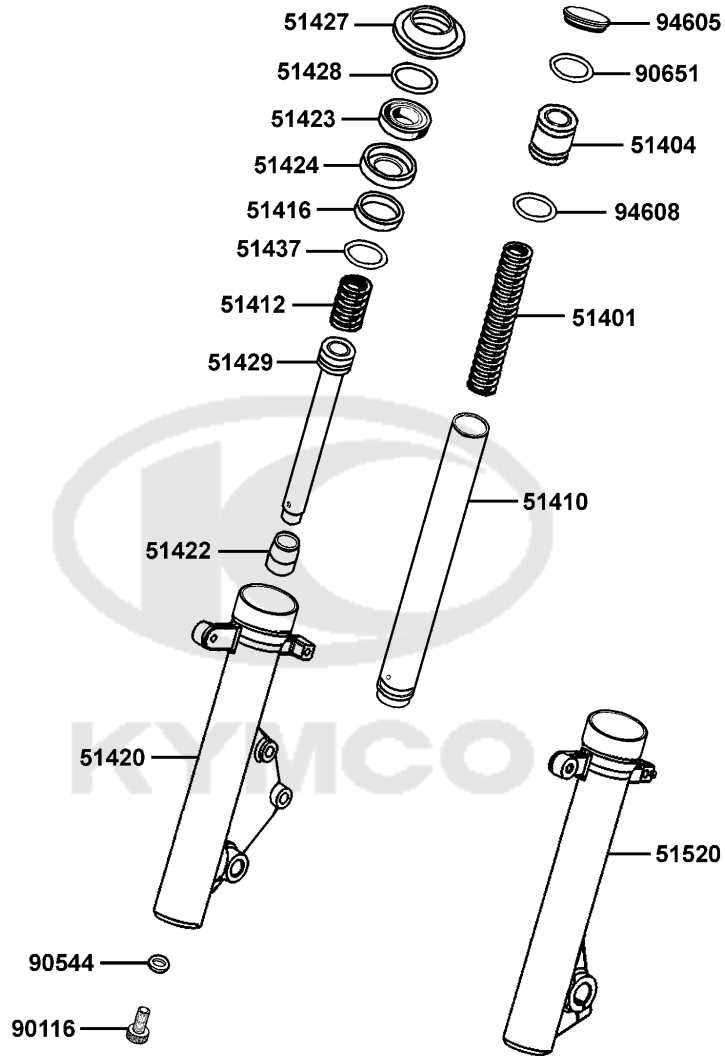

Separated Parts Of Fr Fork